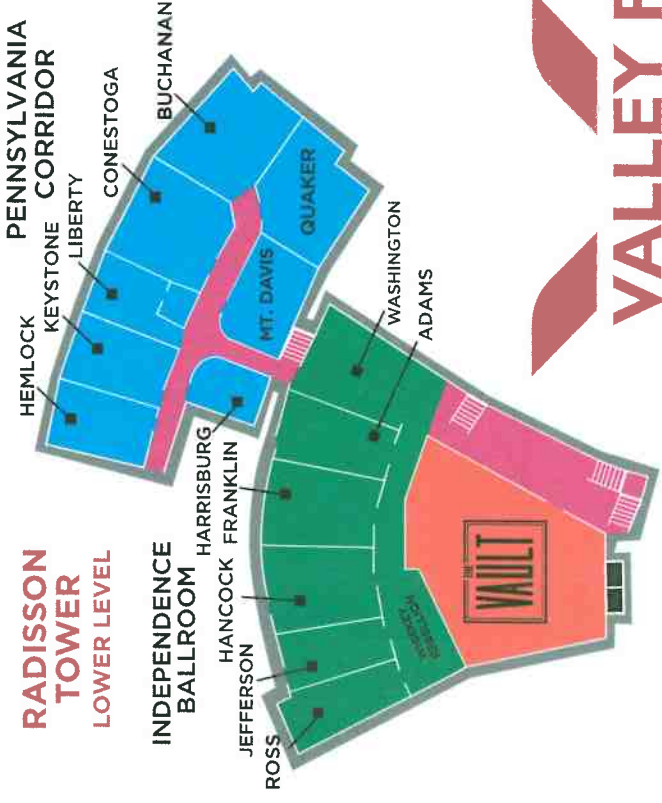

VALLEY FORGE CASINO RESORT

EVENT CENTER CONCOURSE LEVEL

CASINO MAIN LEVEL

CASINO TOWER LOBBY LEVEL